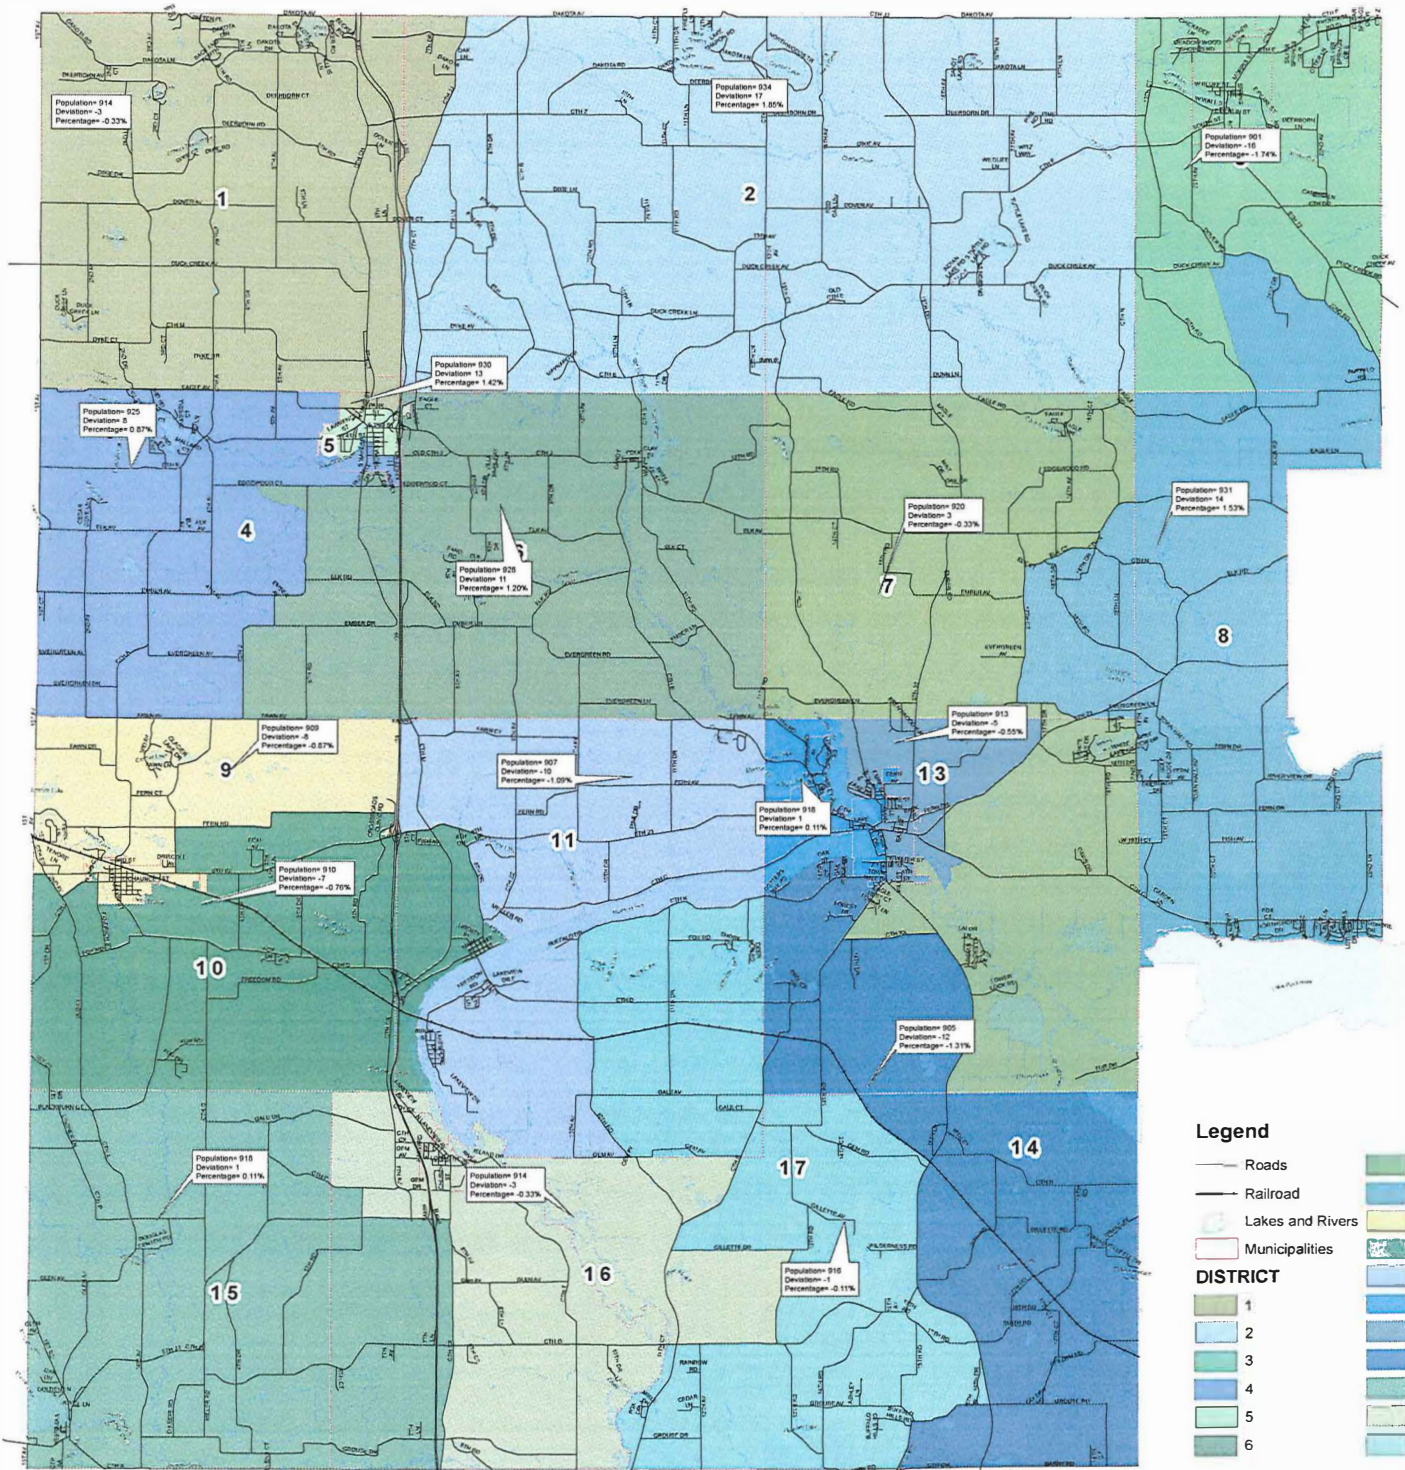

Ward One – which shall be a portion of Supervisory District # 9 Population of 537

**BE IT FURTHER RESOLVED** that the ward boundaries are described and identified on the attached map, which is incorporated and made a part hereof, and that the map is generated using WISE-LR software in order to incorporate the census block numbers within each ward.

# Marquette County Supervisory Plan 3.60%

Total Persons: 15,592 | Overall Plan Deviation: 3.60%

Optimal population per district = 917

3 New wards are created with this plan, located in:  
 Town of Buffalo; ward population = 90  
 Town of Shields; ward population = 103  
 Village of Westfield; ward population = 56

## Legend

— Roads

— Railroad

◻ Lakes and Rivers